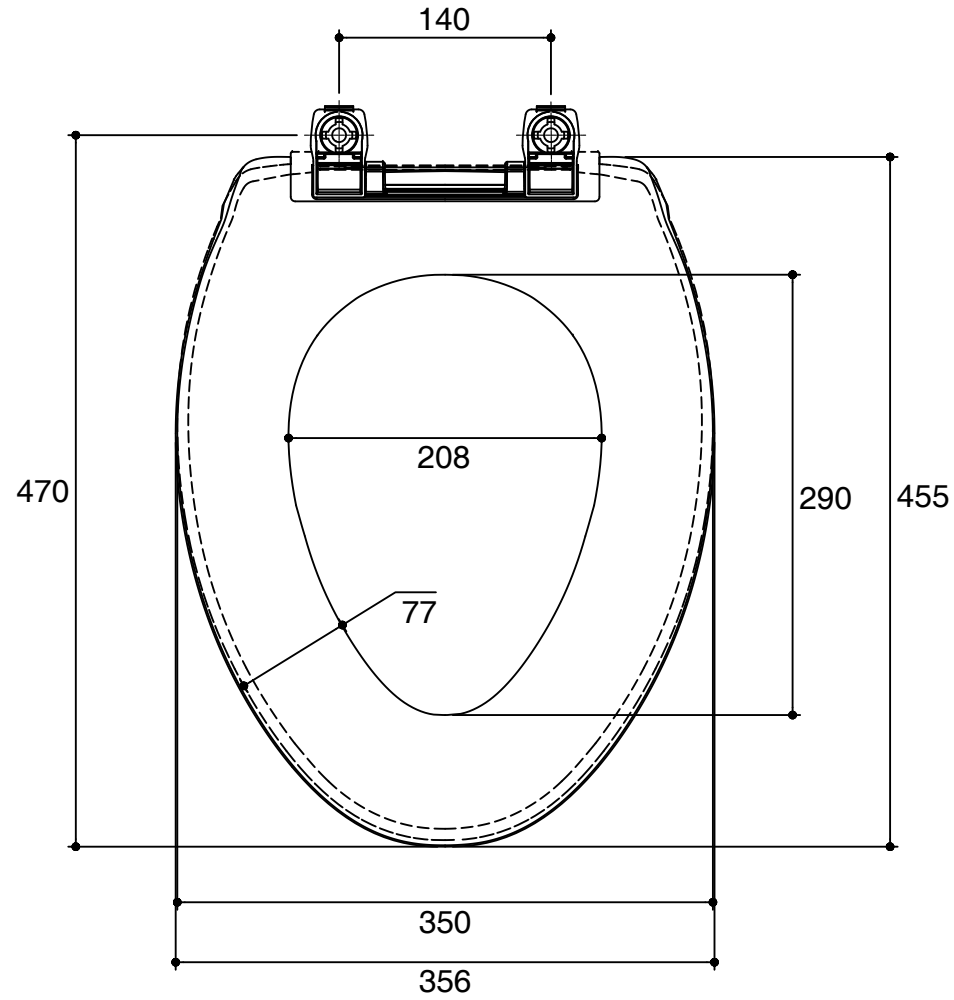

Dimensions are approximate.

Unit: mm

SKU	K-18122X-WK
Name	ROMA ELONGTED
Description	TOILET SEAT

KARAT

* The recommended dimension for installation can be adjusted according to user preferences and layout.