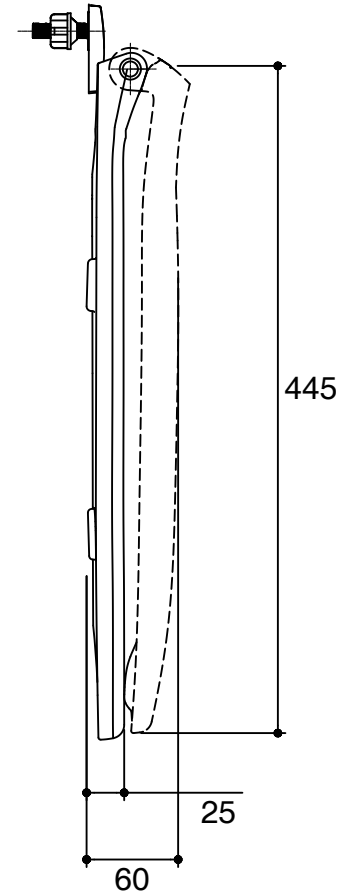

Dimensions are approximate.

Unit: mm

SKU	K-18122X-WK
Name	ROMA ELONGTED
Description	TOILET SEAT

KARAT

* The recommended dimension for installation can be adjusted according to user preferences and layout.